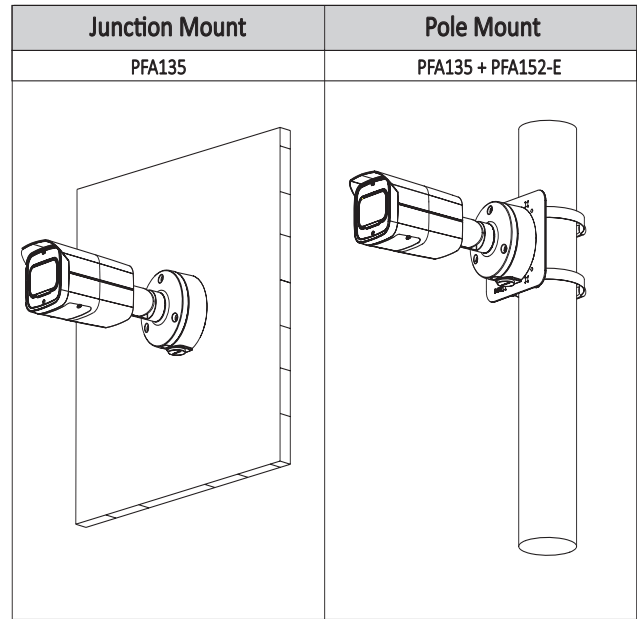

Accessories

Optional:

PFA135  
Junction Box

PFA152-E  
Pole Mount

Dimensions (mm/inch)